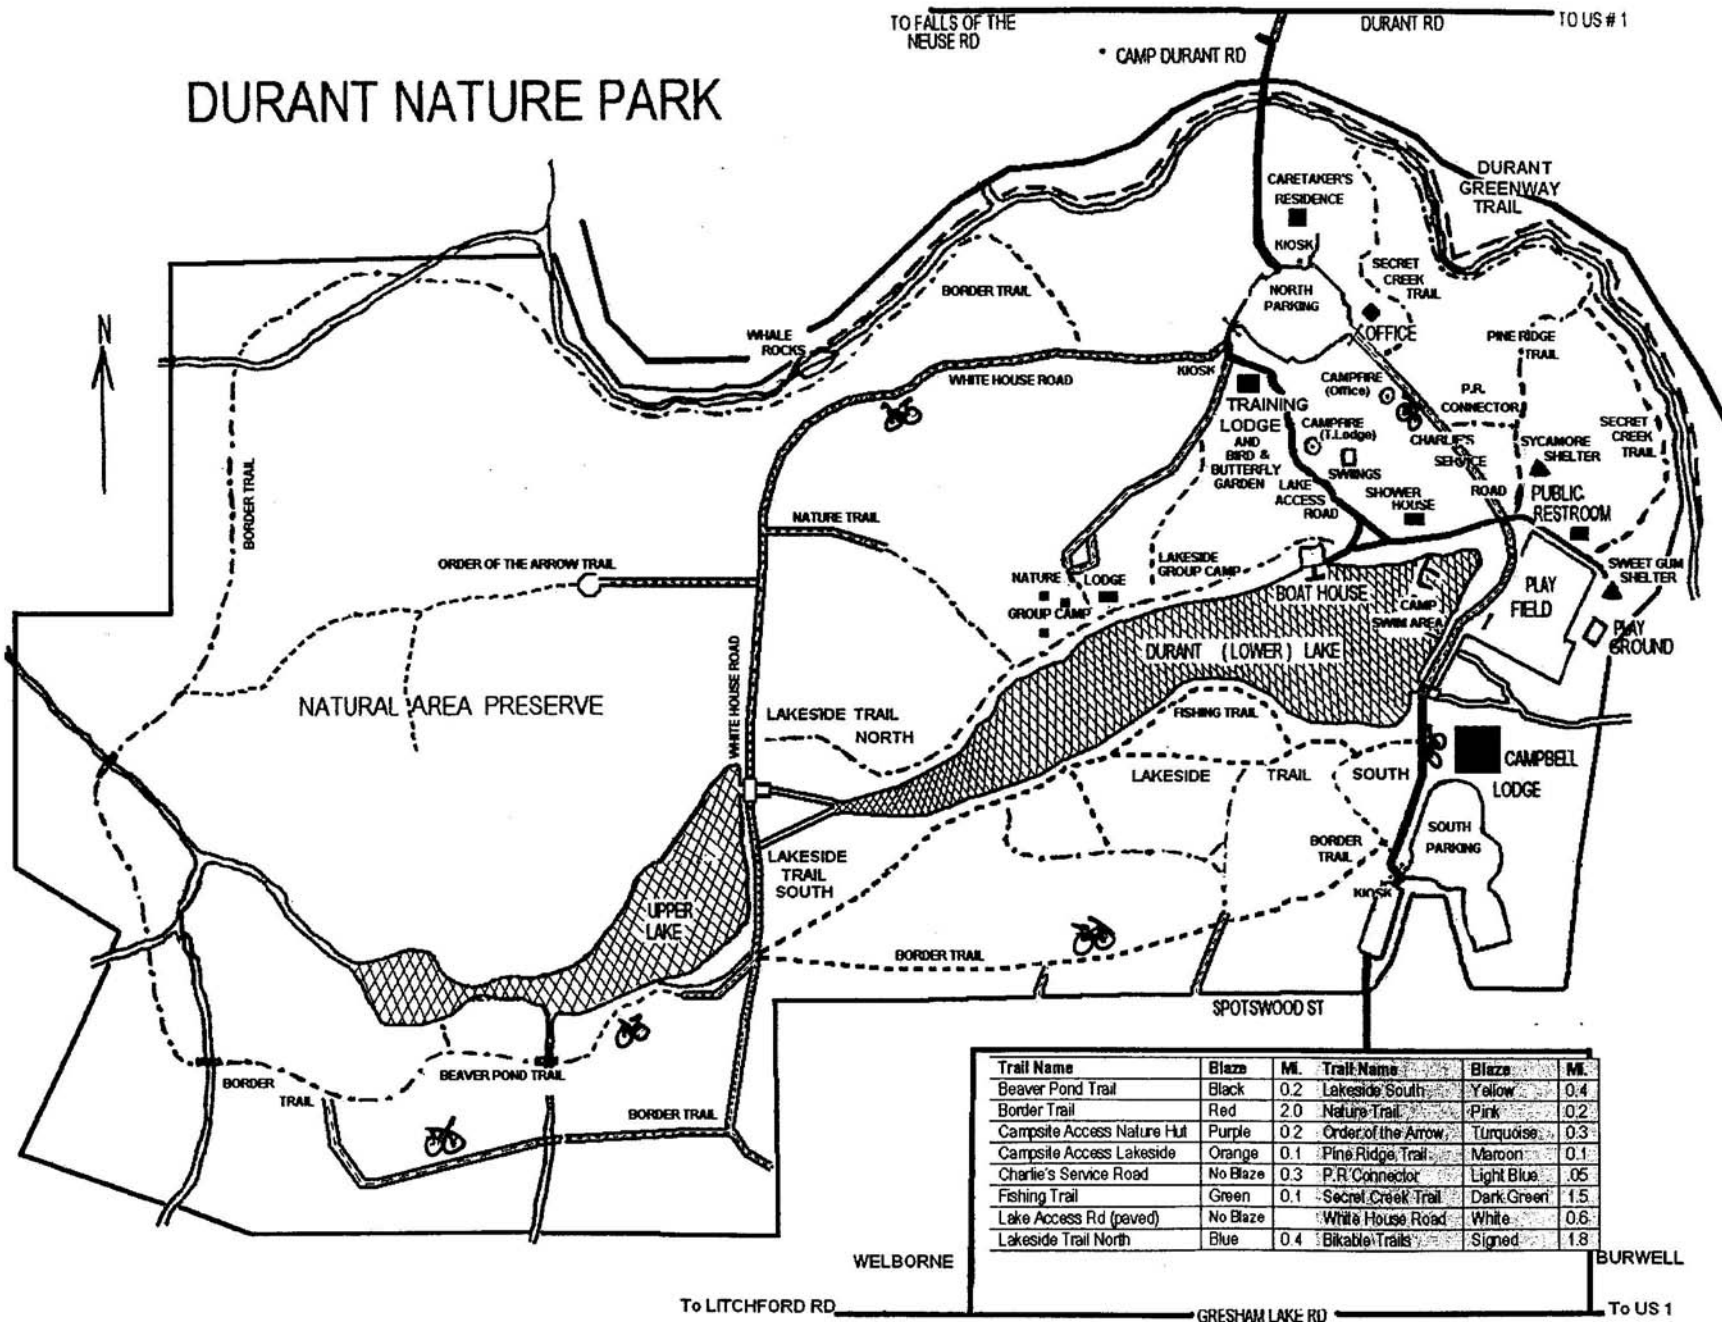

DURANT NATURE PARK

Trail Name	Blaze	M.	Trail Name	Blaze	M.
Beaver Pond Trail	Black	0.2	Lakeside South	Yellow	0.4
Border Trail	Red	2.0	Nature Trail	Pink	0.2
Campsite Access Nature Hut	Purple	0.2	Order of the Arrow	Turquoise	0.3
Campsite Access Lakeside	Orange	0.1	Pine Ridge Trail	Maroon	0.1
Charlie's Service Road	No Blaze	0.3	P.R. Connector	Light Blue	0.05
Fishing Trail	Green	0.1	Secret Creek Trail	Dark Green	1.5
Lake Access Rd (paved)	No Blaze		White House Road	White	0.6
Lakeside Trail North	Blue	0.4	Bikable Trails	Signed	1.8

WELBORNE To LITCHFORD RD GRESHAM LAKE RD BURWELL To US 1